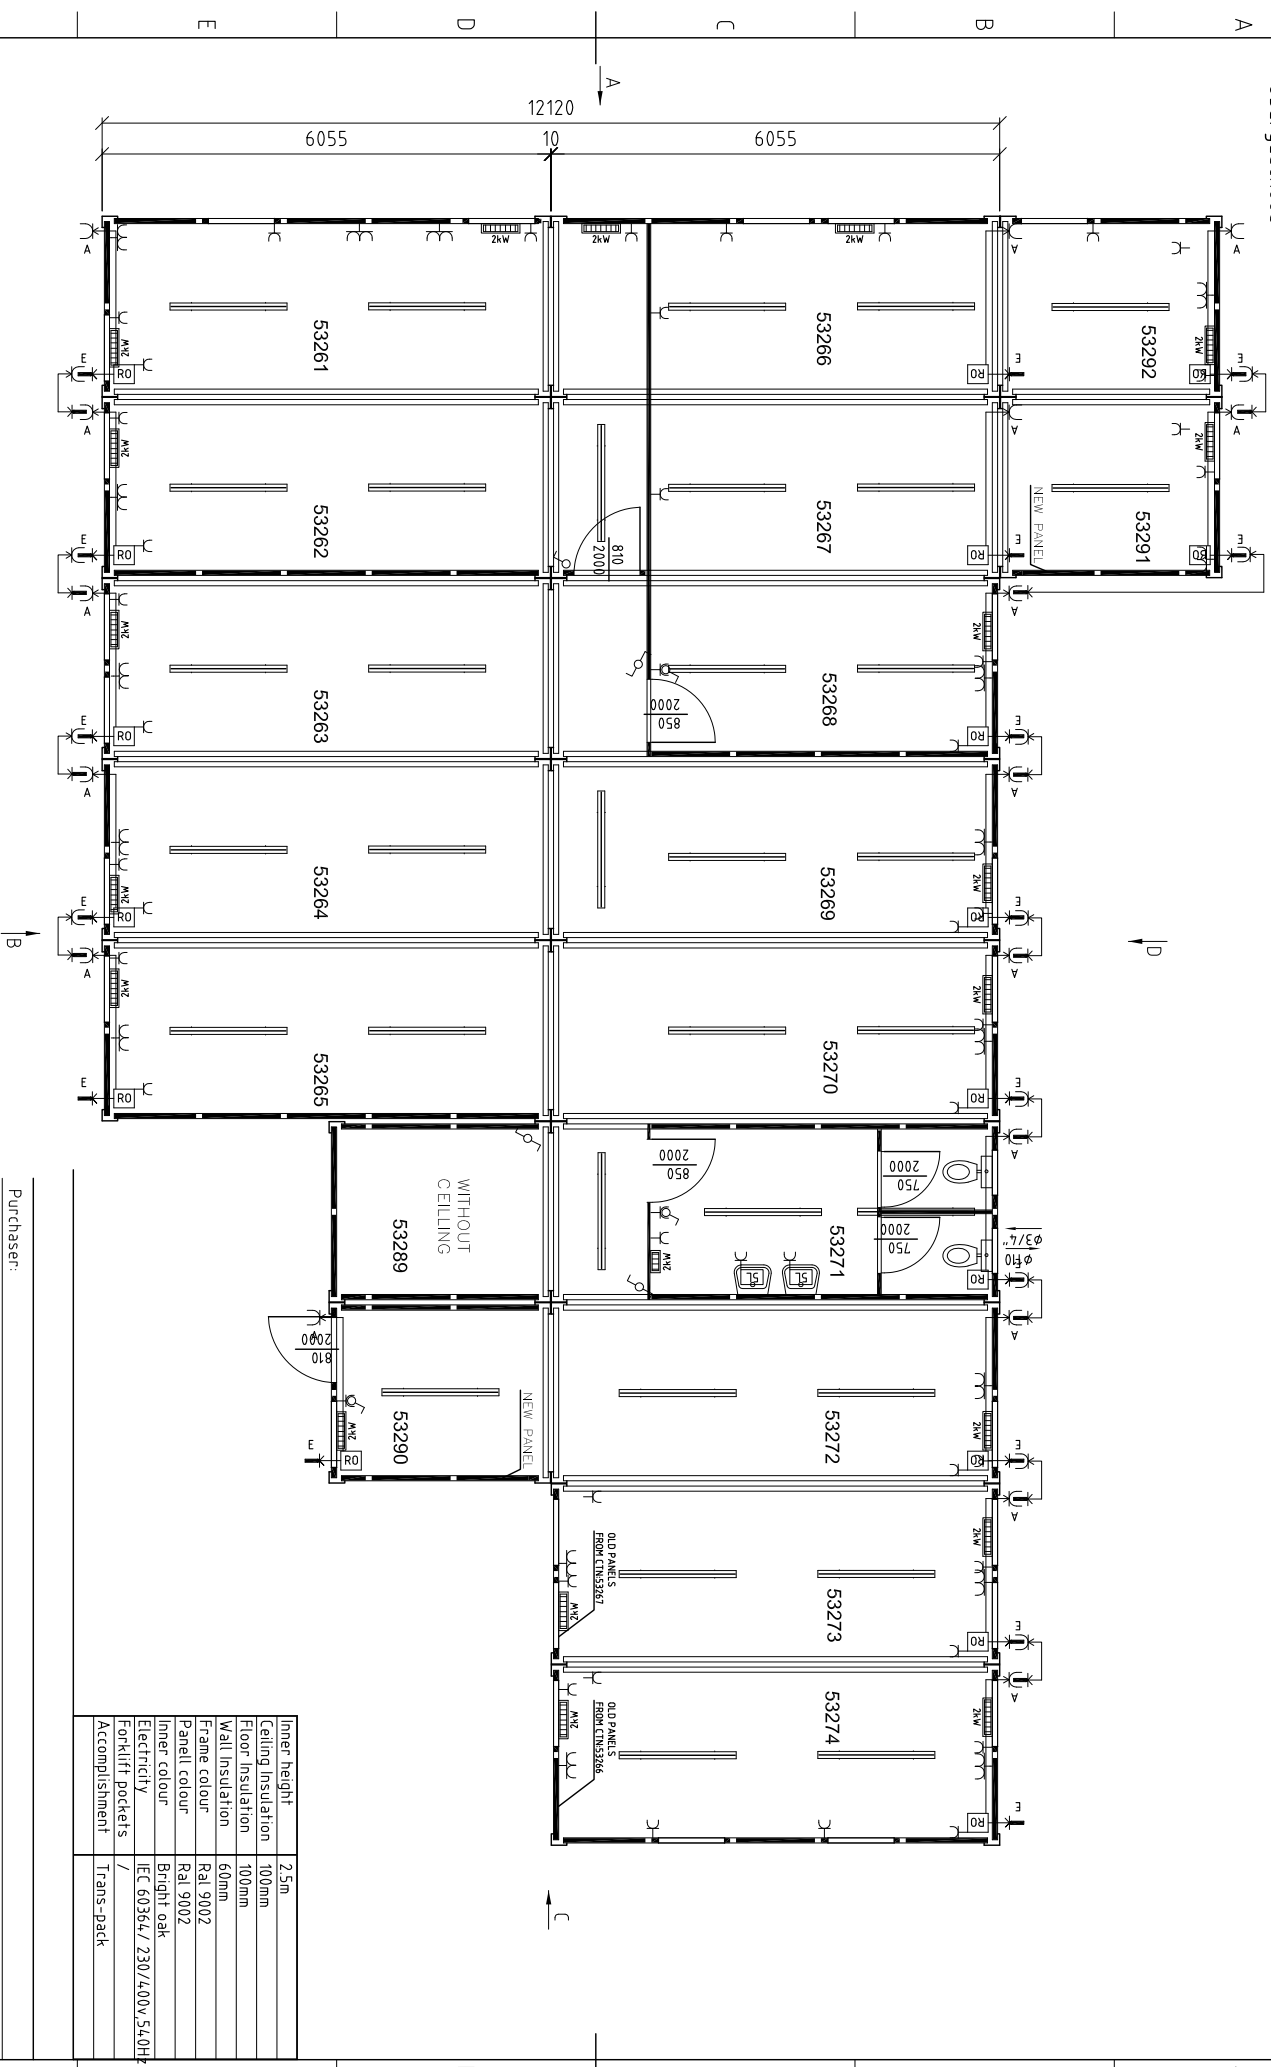

Obergeschoos

Inner height	2.5m
Ceiling insulation	100mm
Floor insulation	100mm
Wall insulation	60mm
Frame colour	Ral 9002
Panel colour	Bright oak
Inner colour	Bright oak
Electricity	IEC 60364/ 230/400v, 5.40Hz
Forklift pockets	/
Accomplishment	Trans-pack

Purchaser:

Drawing name: Ground plan with view Drawing Nr.: 08-352-1-V4 Ver.:

Object: Container Scale: 1:70

Ref. number: Designed:

Date: 4.7.2008 Approved: